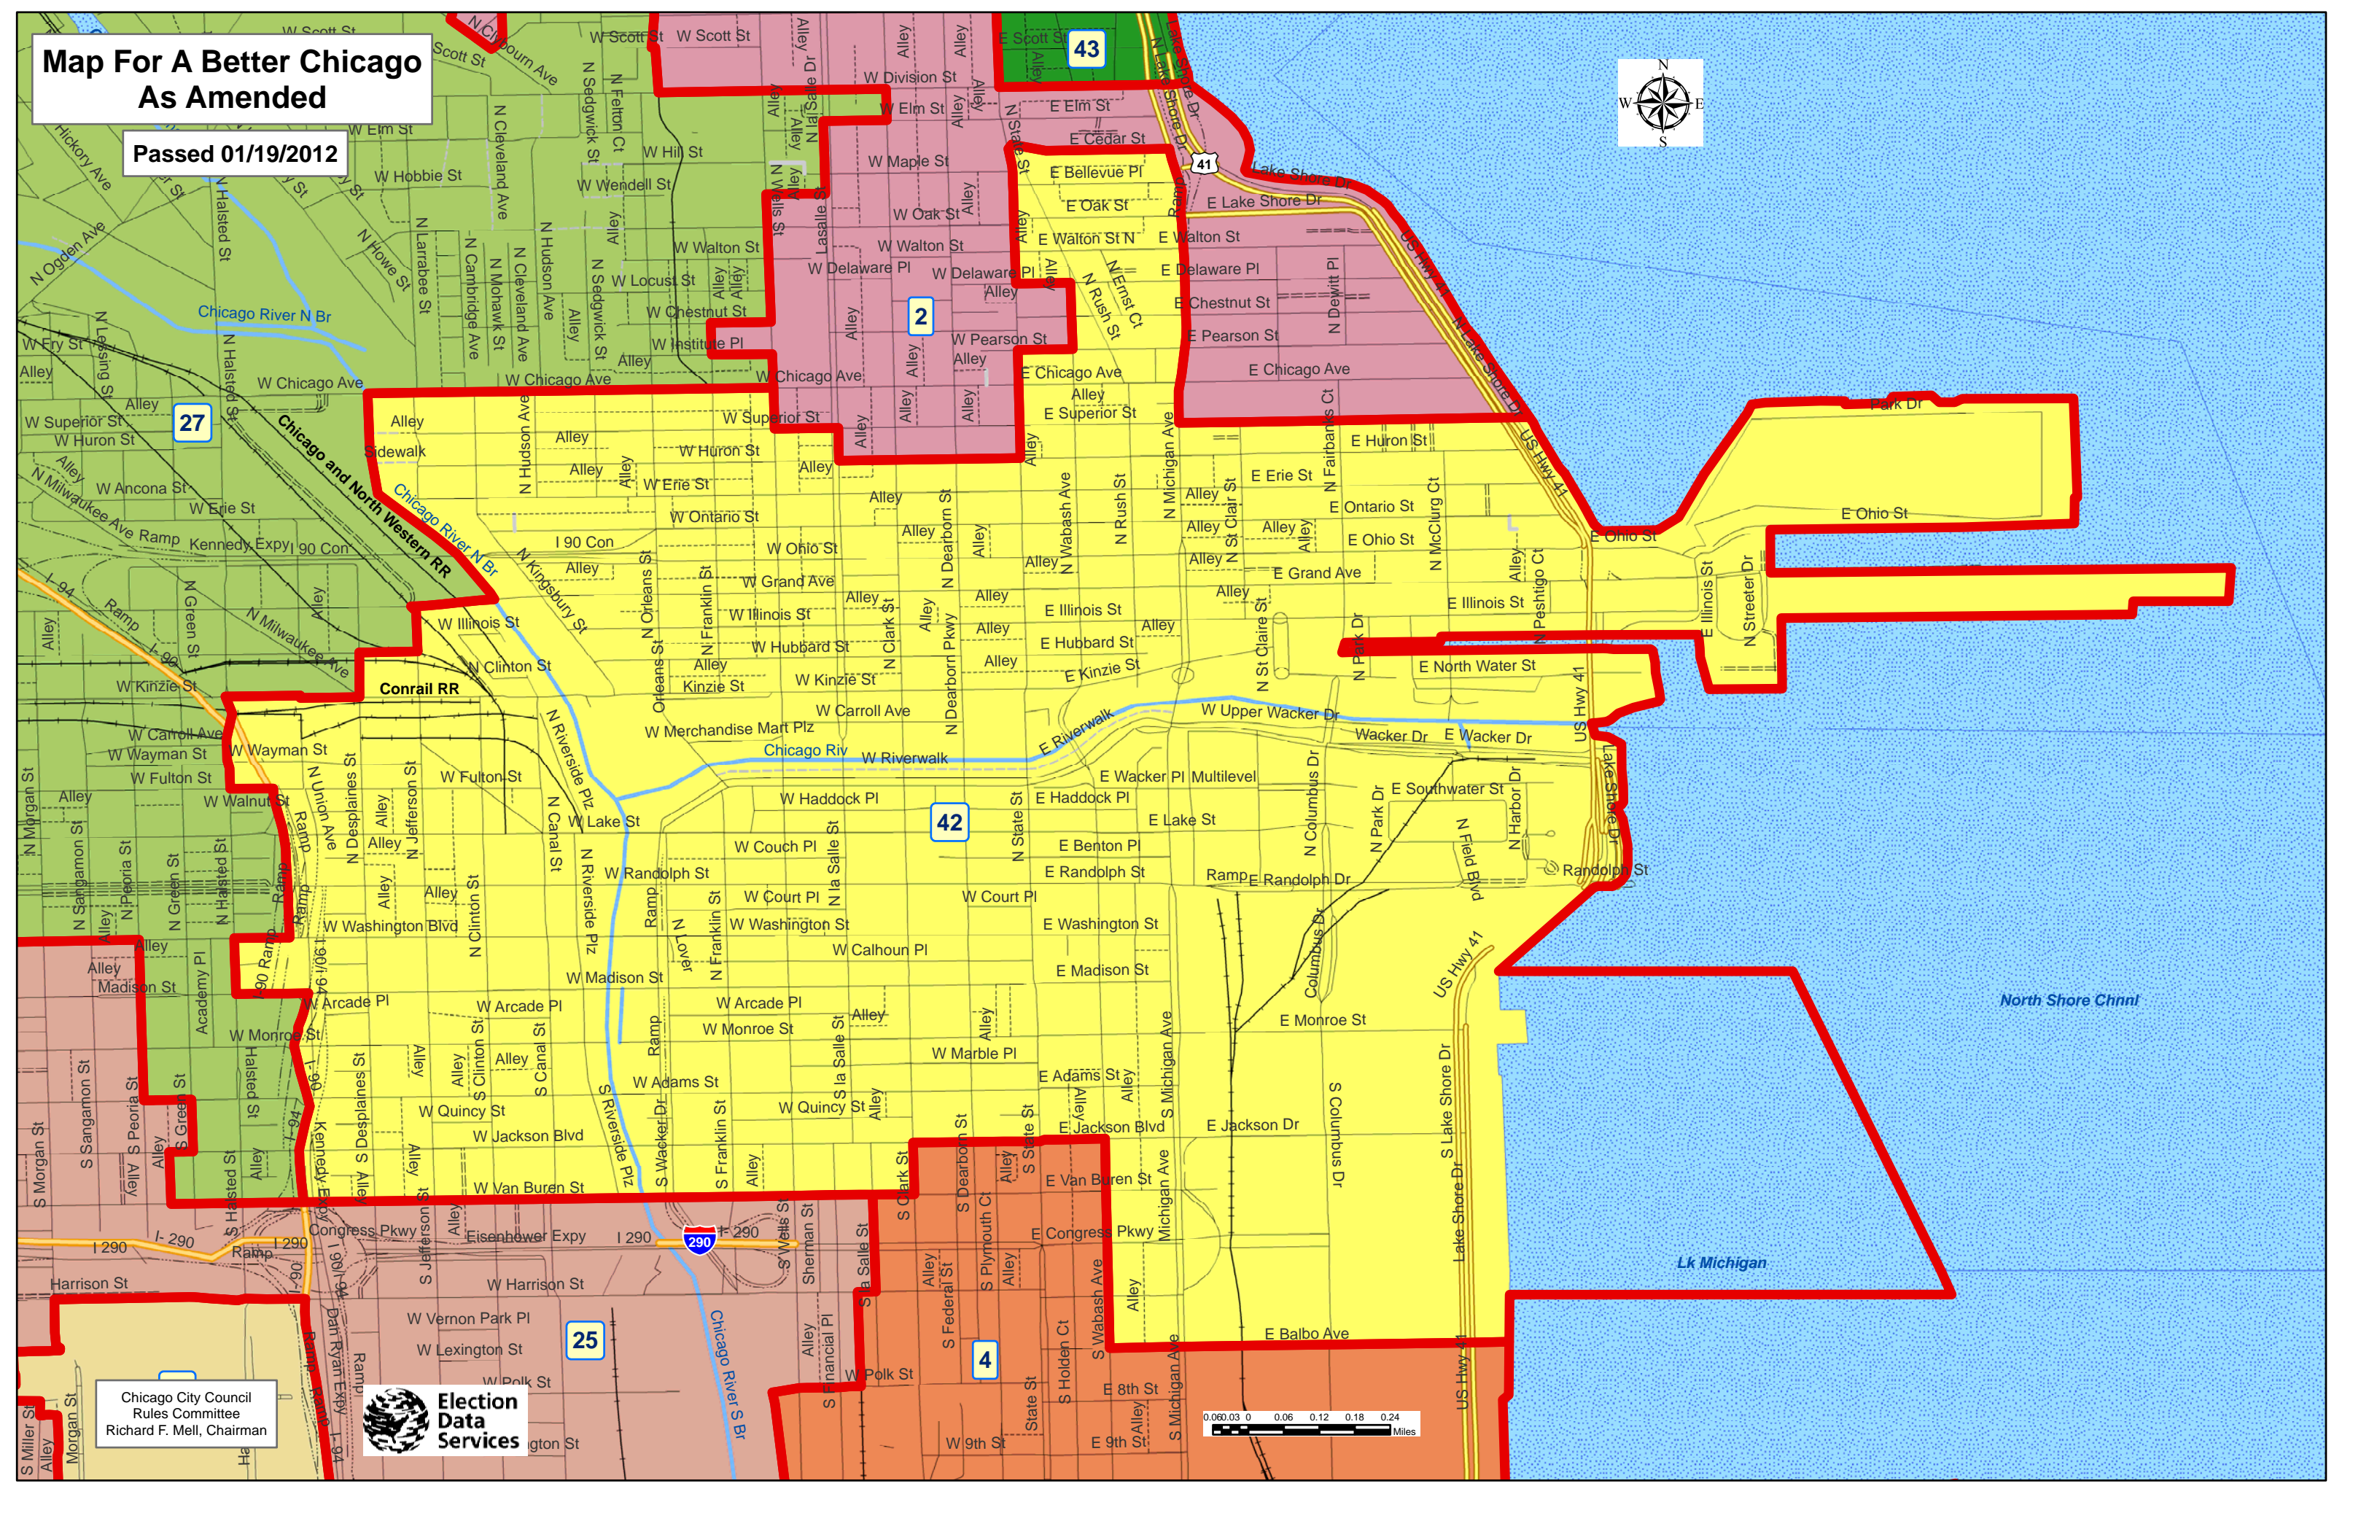

Map For A Better Chicago As Amended

Passed 01/19/2012

Conrail RR

North Shore Chnnl

Lk Michigan

Chicago City Council
Rules Committee
Richard F. Mell, Chairman